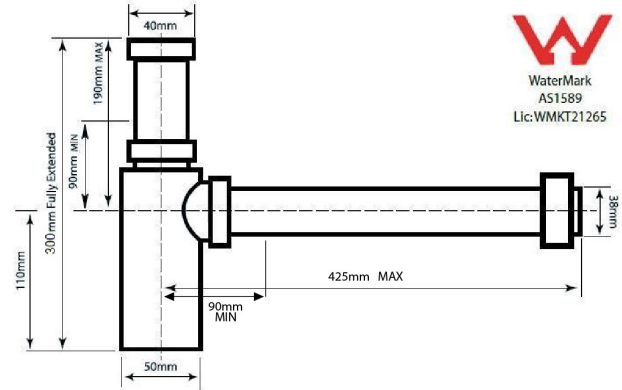

## Aurora Adjustable Bottle P Trap - Chrome on Brass

**Code:** AU4040

TRADITIONAL & HAMPTONS STYLE SPECIALISTS

### Specifications

- Finish: Chrome
- Material: Brass
- Universal 32/40mm inlet, 40mm outlet
- 32mm x 40mm Bush and rubber kee seal connector included
- Fully adjustable horizontally and vertically
- Watermark approved to Australian standards
- Includes 26mm deep cover dome for outlet pipe to hide connection point