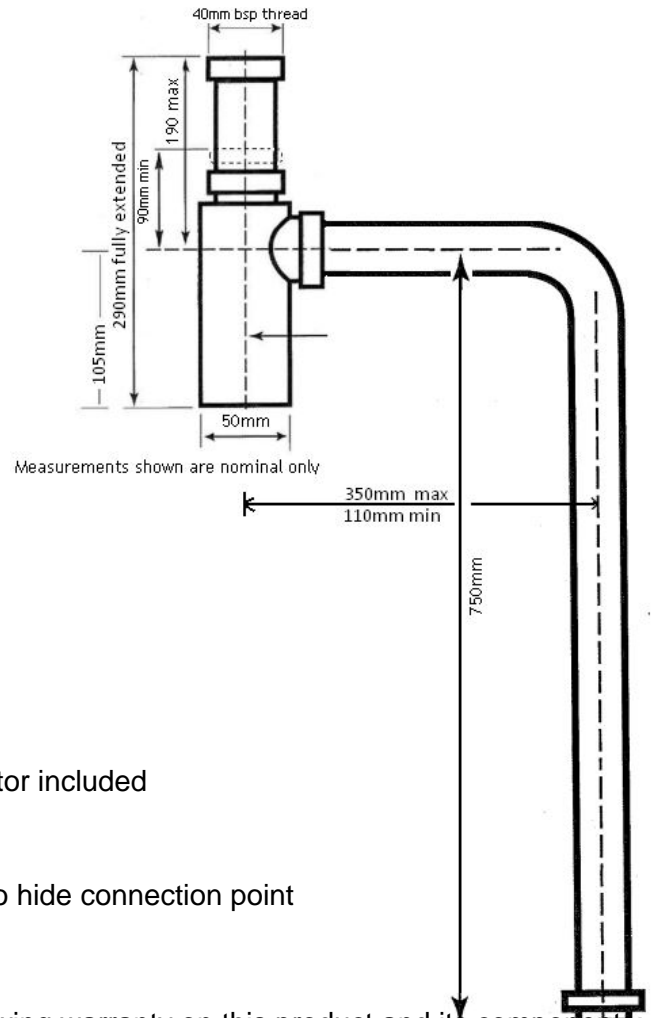

## Deluxe Adjustable Bottle S Trap - Brushed Brass

**Code:** AU4040BTS-BB2

### Specifications

- Finish: Brushed Brass PVD
- Material: Brass
- Universal 32/40mm inlet, 40mm outlet
- 32mm x 40mm Bush and rubber kee seal connector included
- Fully adjustable horizontally and vertically
- Watermark approved to Australian standards
- Includes 26mm deep cover dome for outlet pipe to hide connection point