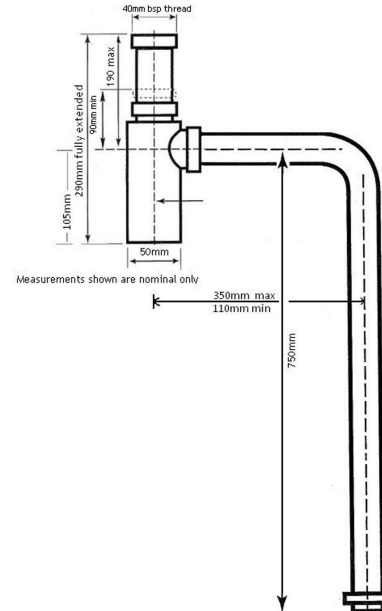

Deluxe Adjustable Bottle S Trap - Matte Black

Code: AU4040BTSMB

TRADITIONAL & HAMPTONS STYLE SPECIALISTS

BATHROOM | KITCHEN | LAUNDRY

Specifications

- Finish: Matte Black
- Material: Brass
- Universal 32/40mm inlet, 40mm outlet
- 32mm x 40mm Bush and rubber kee seal connector included
- Fully adjustable horizontally and vertically
- Watermark approved to Australian standards
- Includes 26mm deep cover dome for outlet pipe to hide connection point

Warranty

For peace of mind, Turner Hastings offers the following warranty on this product and its components:

Bottle trap - 1 year

For more details, click here to refer to our warranty page.