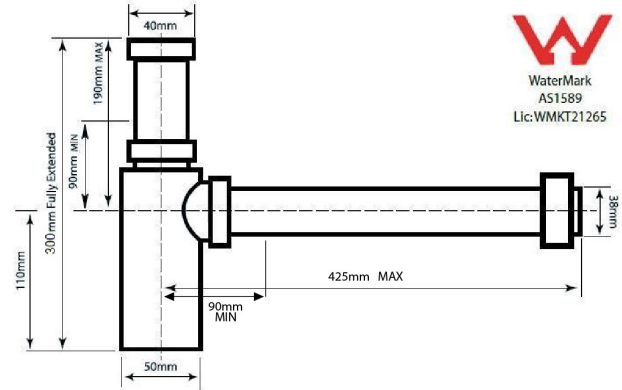

Aurora Adjustable Bottle P Trap - Matte Black

Code: AU4040MB

TRADITIONAL & HAMPTONS STYLE SPECIALISTS

Specifications

- Finish: Matte Black
- Material: Brass
- Universal 32/40mm inlet, 40mm outlet
- 32mm x 40mm Bush and rubber kee seal connector included
- Fully adjustable horizontally and vertically
- Watermark approved to Australian standards
- Durable electroplated finish with anti-corrosion protective lacquer
- Includes 26mm deep cover dome for outlet pipe to hide connection point