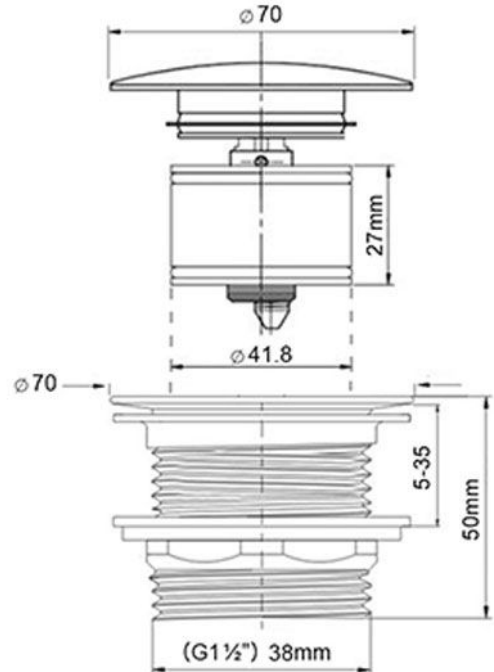

40mm Safety Pull-Out Pop-Up Bath Waste with Short Tail - Chrome

Code: BA400PO

Specifications

- Material: Brass
- Finish: Chrome
- Unique removable cartridge for servicing and cleaning
- One of the only bath tub approved pop-up wastes on the Australian market
- 40mm without overflow
- Watermark approved to Australian standards.