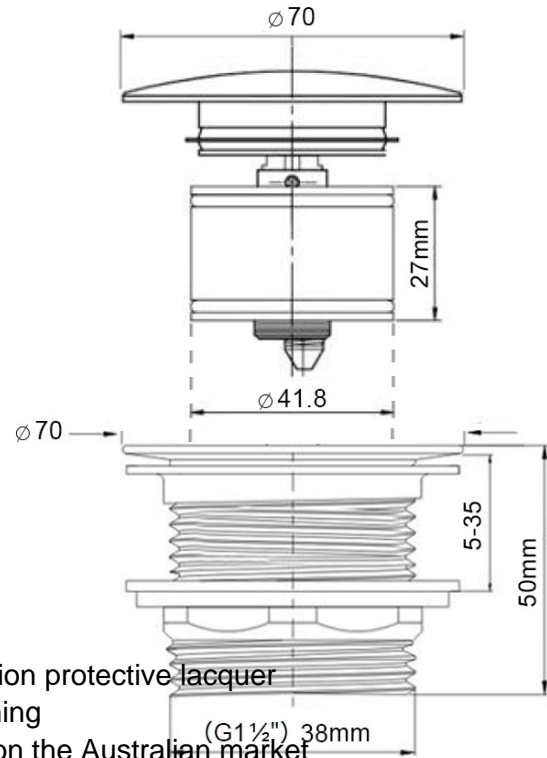

## 40mm Safety Pull-Out Pop-Up Bath Waste with Short Tail - Matte Black

**Code:** BA401PO-MB

### Specifications

- Material: Brass
- Finish: Durable electroplated finish with anti-corrosion protective lacquer
- Unique removable cartridge for servicing and cleaning
- One of the only bath tub approved pop-up wastes on the Australian market
- 40mm without overflow
- Watermark approved to Australian standards.