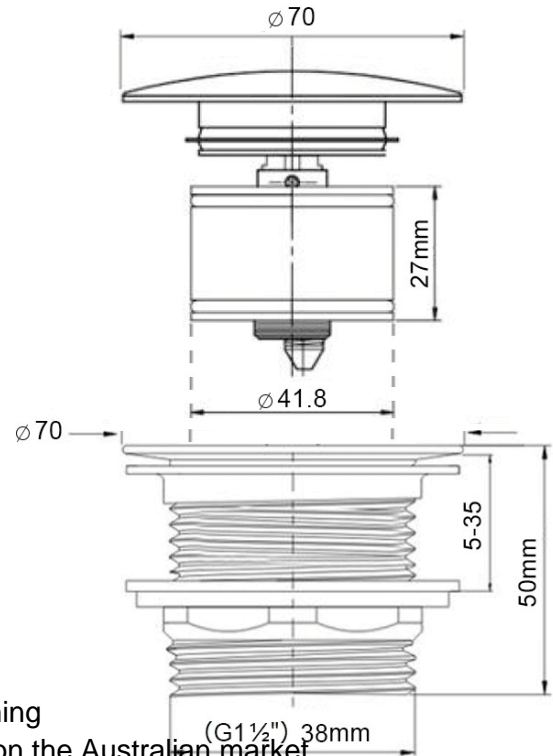

40mm Safety Pull-Out Pop-Up Bath Waste with Short Tail - Brushed Brass

Code: BA402PO-BB

Specifications

- Material: Brass
- Finish: Ultra-Durable PVD
- Unique removable cartridge for servicing and cleaning
- One of the only bath tub approved pop-up wastes on the Australian market
- 40mm without overflow
- Watermark approved to Australian standards.