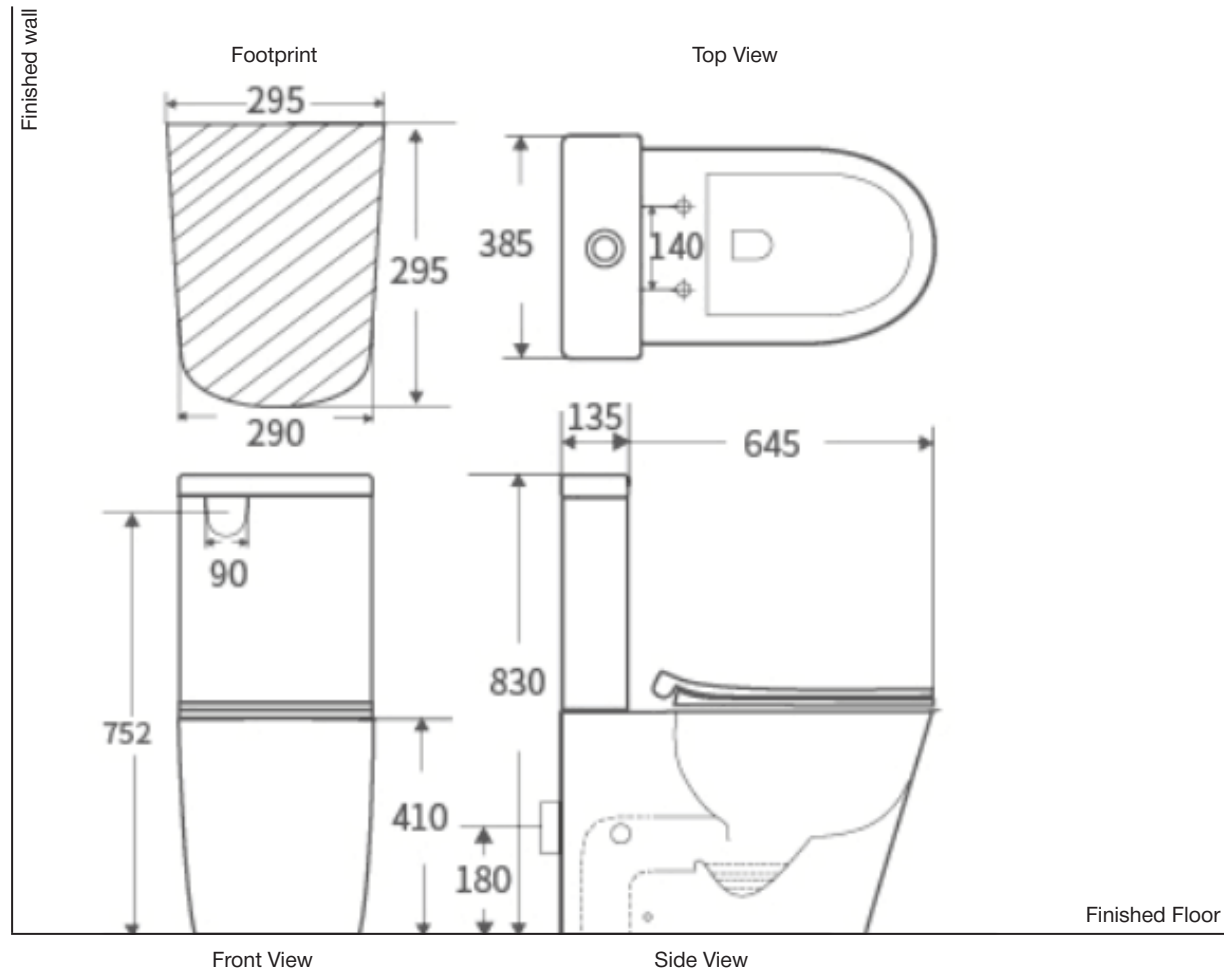

BelBagno
bella bagni e' vita bella

Disegno Italiano
www.belbagno.com.au

TOILET SUITE

FLAY-R

645x385x830

BelBagno Code
BB007CPR

WATER INLET: LHS/RHS Pan,
Rear top LHS cistern

FLOOR OUTLET: 'S' trap 140-150

WALL OUTLET: 'P' trap 180 up
from floor to middle of outlet

MECHANISM TYPE: Geberit TM 4.5/3L

COLOUR: White

SEAT COVER: UF Heavy Duty

SEAT COVER HINGES: Quick-Release

PAN FIXING: floor screw

PAN TYPE: Rimless