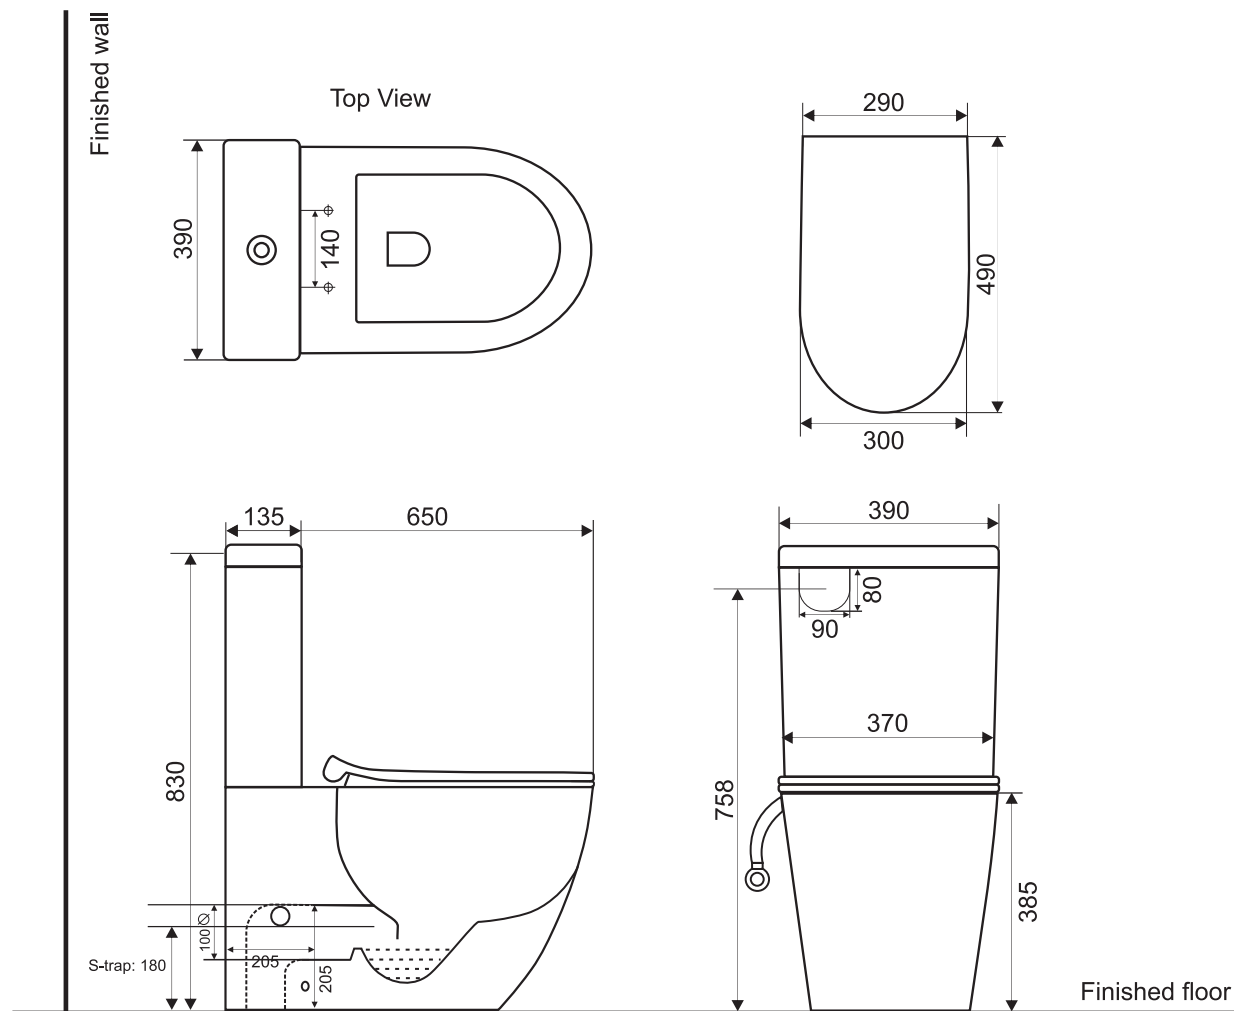

BelBagno
bella bagni e' vita bella

Disegno Italiano
www.belbagnoc.com.au

TOILET SUITE

ALEXANDER-R

650x390x830

BelBagno Code

BB0152-R-TS

WATER INLET: LHS /RHS Pan,
Rear top LHS cistern

FLOOR OUTLET: 'S' trap 140-150

WALL OUTLET: 'P' trap 180 up
from floor to middle of outlet

MECHANISM TYPE: Geberit TM 4.5/3L,
elbow

COLOUR: White

SEAT COVER: UF Heavy Duty

SEAT COVER HINGES: Quick-Release

PAN FIXING: floor screw