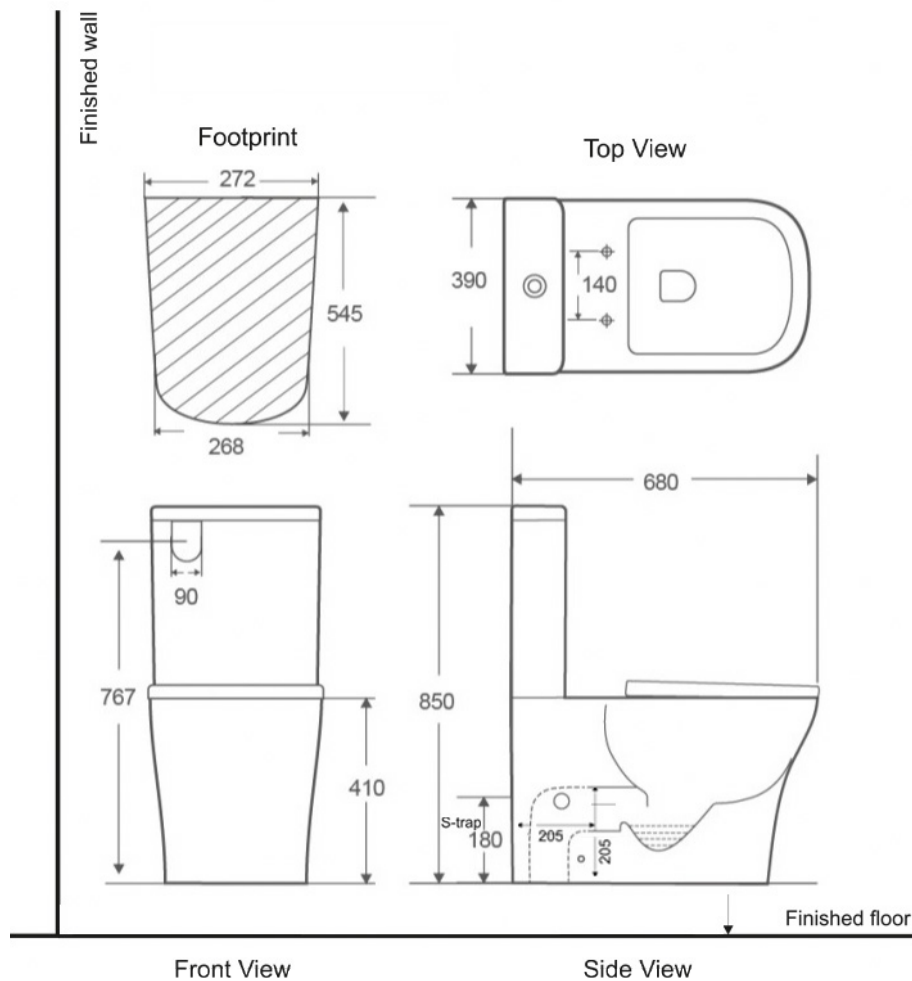

BelBagno
bella bagni e' vita bella

Disegno Italiano
www.belbagno.com.au

TOILET SUITE

MODENA

680x390x850

BelBagno Code

BB0155

■ GEBERIT

WATER INLET: LHS /RHS Pan,
Rear top LHS cistern

FLOOR OUTLET: 'S' trap 140-150

WALL OUTLET: 'P' trap 180 up
from floor to middle of outlet

MECHANISM TYPE: Geberit TM 4.5/3L

COLOUR: White

SEAT COVER: UF Heavy Duty

SEAT COVER HINGES: Quick-Release

PAN FIXING: floor screw

PAN TYPE: Rimless V2.0

CERAMIC COATING: Nano Glaze