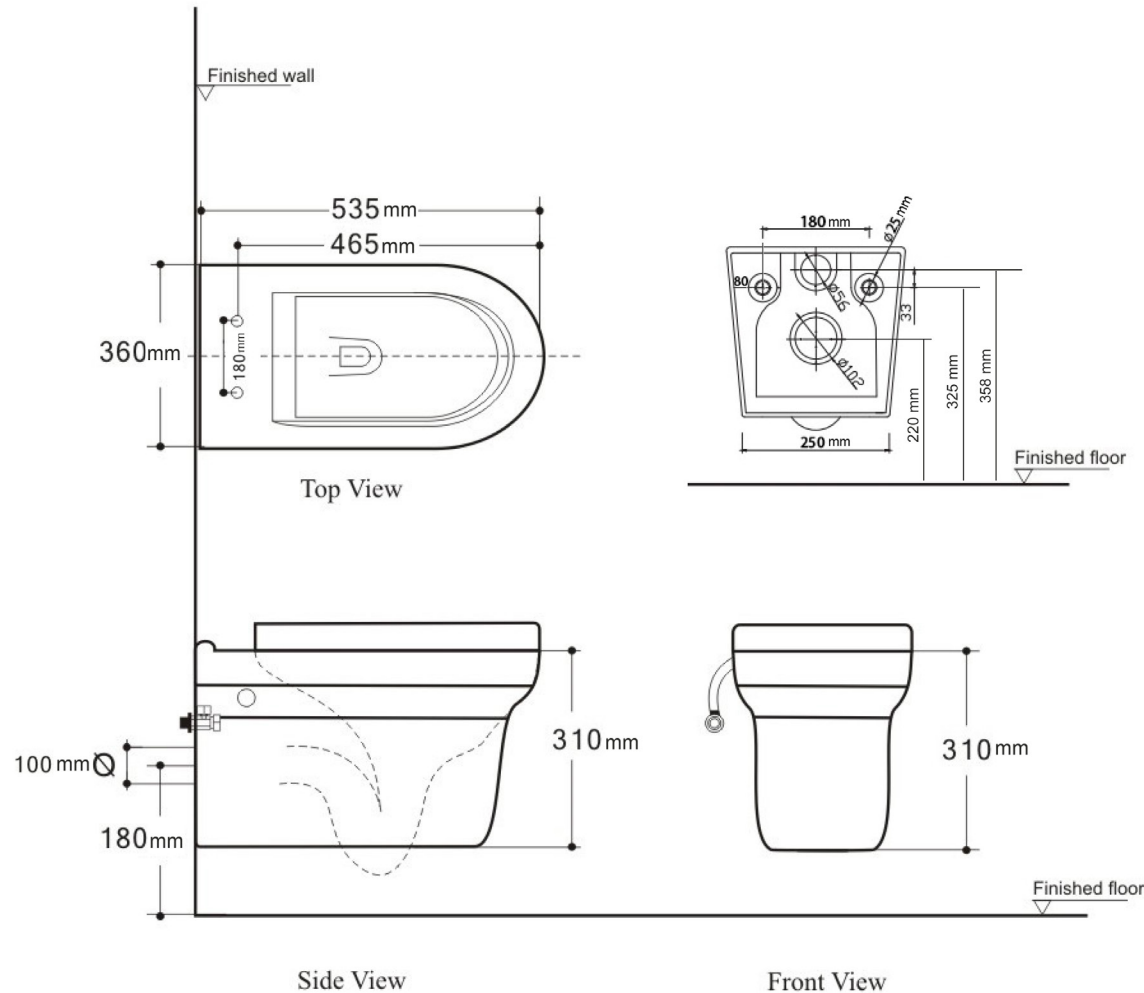

## WALL HUNG PAN VELLA

535x360x310

BelBagno Code  
BB829CH

**WATER INLET:** LHS/RHS

**FLOOR OUTLET:** N/A

**WALL OUTLET:** 'P' trap 180 up  
from floor to middle of outlet

**COLOUR:** White

**SEAT COVER:** UF Heavy Duty

**SEAT COVER HINGES:** Quick-Release

**PAN FIXING:** Wall-hung screw

**PAN TYPE:** Rimless

**CERAMIC COATING:** Nano Glaze