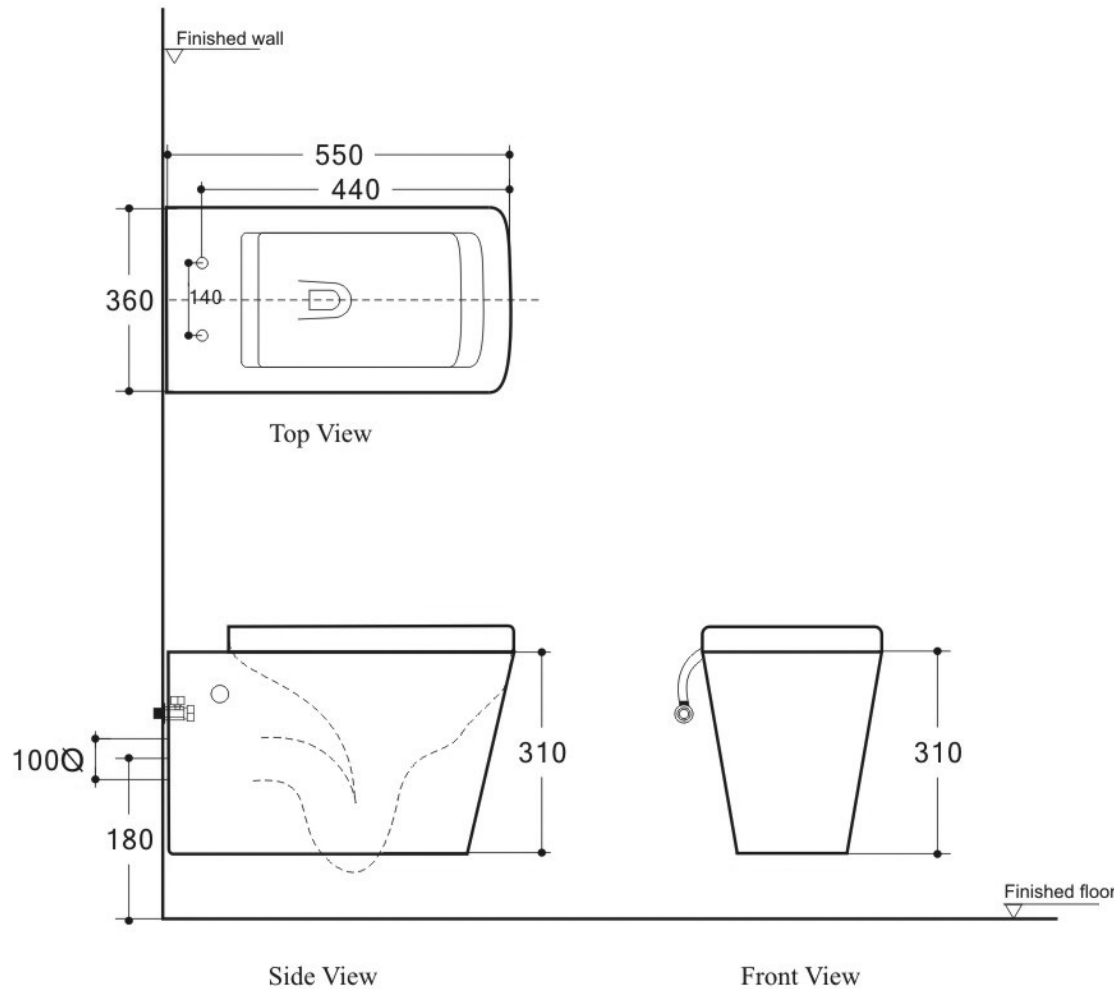

BelBagno
bagno bello e' vita bella

Disegno Italiano
www.belbagnocom.au

WALL HUNG PAN ARDENTE-R

550x360x310

BelBagno Code

BB8360CH

WATER INLET: Back Inlet
FLOOR OUTLET: N/A
WALL OUTLET: 'P' trap 180 up from floor to middle of outlet
COLOUR: White
SEAT COVER: UF Heavy Duty
SEAT COVER HINGES: Quick-Release
PAN FIXING: Wall-hung screw
PAN TYPE: Rimless
CERAMIC COATING: Nano Glaze