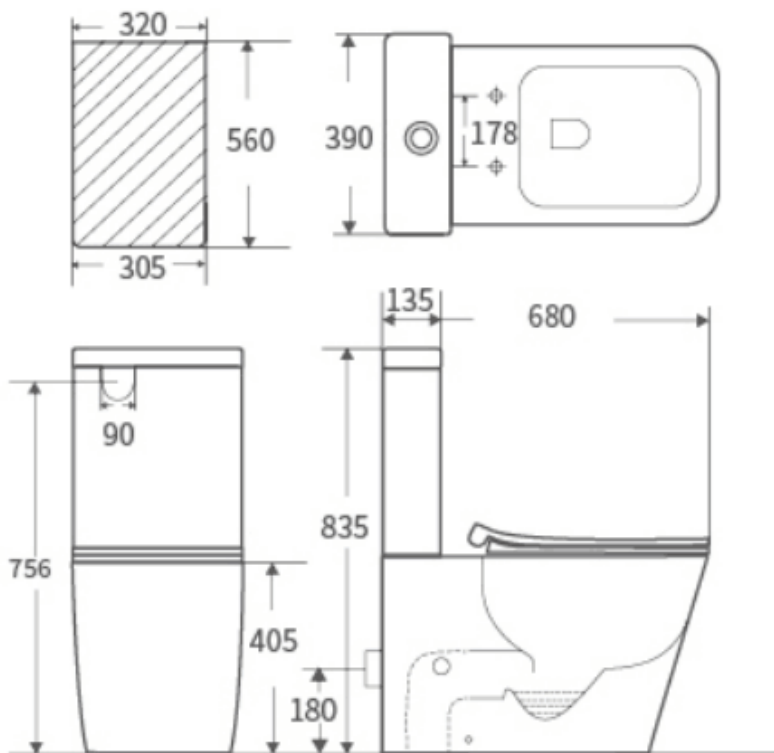

BelBagno
bella bagni e' vita bella

Disegno Italiano
www.belbagno.com.au

TOILET SUITE

ARDENTE-R

680x390x835

BelBagno Code

BB8363CPR

WATER INLET: LHS/RHS Pan,
Rear Top LHS cistern

FLOOR OUTLET: 'S' trap 140-150

WALL OUTLET: 'P' trap 180 up
from floor to middle of outlet

MECHANISM TYPE: Geberit TM 4.5/3L

COLOUR: White

SEAT COVER: UF Heavy Duty

SEAT COVER HINGES: Quick-Release

PAN FIXING: floor screw