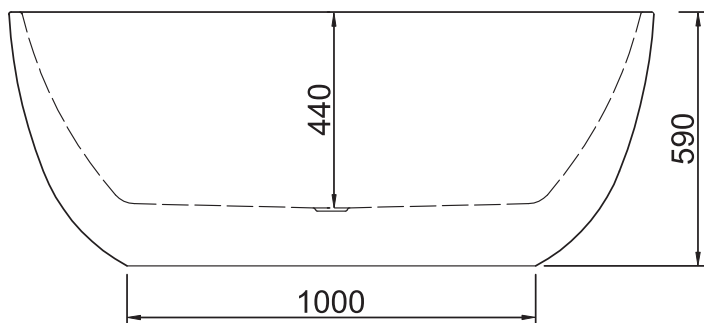

## ALLY BATH

1500x720x590

BelBagno Code  
BB9572

**240L**  
Capacity

**44KG**  
Bath weight