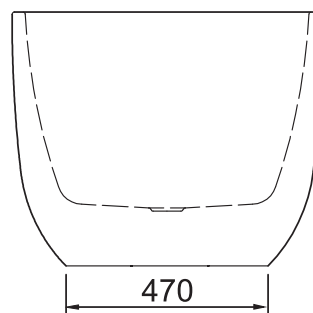

## ALLY BATH

1500x720x590

BelBagno Code  
BB9572

**240L**  
Capacity

**44KG**  
Bath weight