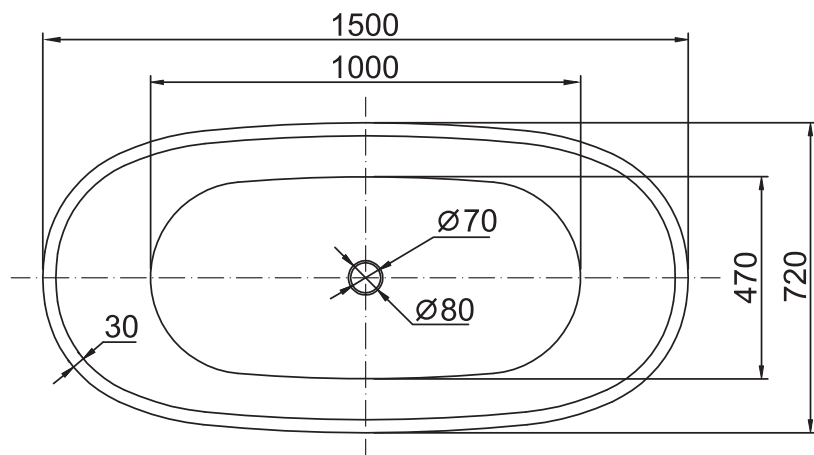

## ALLY BATH

1500x720x590

BelBagno Code  
BB9572

**240L**  
Capacity

**44KG**  
Bath weight