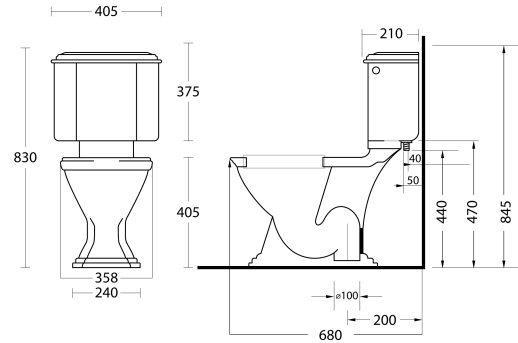

Birmingham Close Coupled Toilet

Code: BI200CCT

TRADITIONAL & HAMPTONS STYLE SPECIALISTS

Specifications

- Made in England
- Finish: Gloss White Ceramic
- Seat: White toilet or black gloss toilet seat inclusive
- S trap only
- Waste set out 200mm – can be changed to 140, 160, 180, or 220mm with the use of a 20mm, 40mm or 60mm offset pan collar (Purchasable from most plumbing supplies).
- Water supply: Bottom entry, Left or right hand side
- Geberit Inlet Valve
- R&T Outlet Valve
- WELS rating: 3 Star (6/3L)(full/half flush)
- Watermark Approved to Australian Standards

Product Options

BI200CCT-BS: Birmingham Close Coupled Toilet (With Gloss Black Seat Included)

BI200CCT-WS: Birmingham Close Coupled Toilet (With Gloss White Seat Included)

BI200CCT-WS-GO: Birmingham Close Coupled Toilet (With Gloss White Seat Included) with Gold Fittings