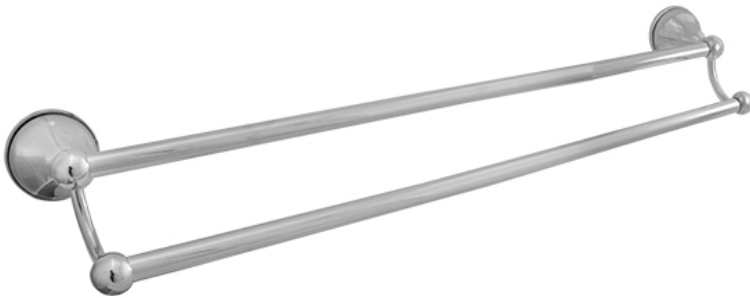

**BYRON DOUBLE TOWEL RAIL**

**PRODUCT CODE:** BR1001B

Byron accessories matches our stylish Design tapware range. There is a range of accessories combining class and quality to suit any style home.

Like the tapware, this range comes in a variety of colours; White, ivory or chrome with the choice of gold or chrome trims.

**FEATURES:**

- / 750mm in length
- / Available in Chrome, White or Ivory
- / Optional Chrome or Gold Trims
- / Solid body construction
- / Classic design
- / High quality Chrome Finish
- / Matching Tapware

**WARRANTY:** 2 Year Warranty\*

AVAILABLE IN CHROME, WHITE & IVORY

MATCHING TAPWARE