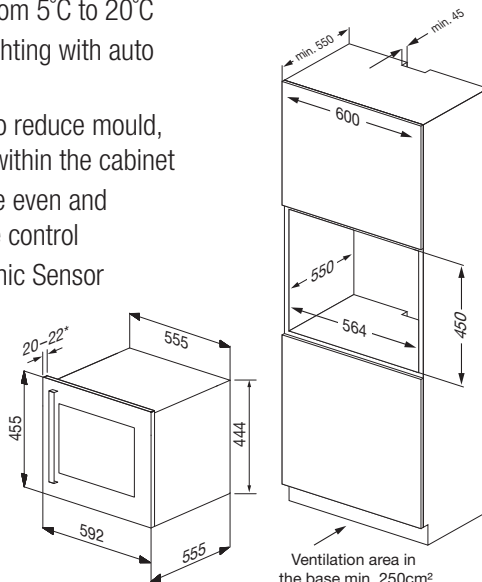

Built in Beverage Serving Cabinet – 51 Litre

Model: BSC4530

- 24 bottle, built in beverage serving cabinet
- Single zone
- Three beech wood telescopic shelves for ease of access
- Three layers of Black Krystal Low-E glass
- Glass Argon gas filled to provide superior insulation and to avoid condensation build up
- Combining both the Low-E glass and the Argon gas reduces UV degradation
- Right hand door opening. Left hand on request.
- Temperature range from 5°C to 20°C
- White LED internal lighting with auto on/off function
- Inline charcoal filter to reduce mould, bacteria and odours within the cabinet
- Fan cooling to provide even and accurate temperature control
- Internal ESTC Electronic Sensor Touch controls
- Door open alarm

Whisper

Internal LED light

Thermal Reflective Glass

ESTC

Ventilation openings behind min. 250cm²

* To allow for the matching of other appliances the set back dimension is flexible.

These dimensions are provided as a general guide only and should not be used for designing or constructing cabinetry or for installation.