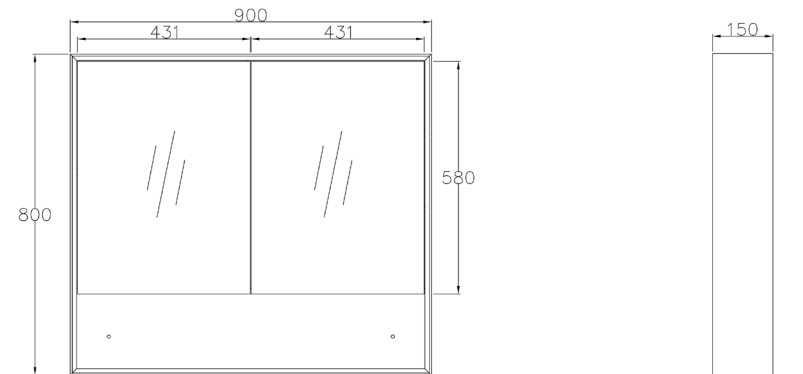

Specification

FRONT VIEW

FRONT VIEW

Contact Us

Inspire Bathware
Head office
109 Orchard Rd,
Chester Hill, NSW 2162
PH: 02 9772 1306

12 Months
Producton
Warranty