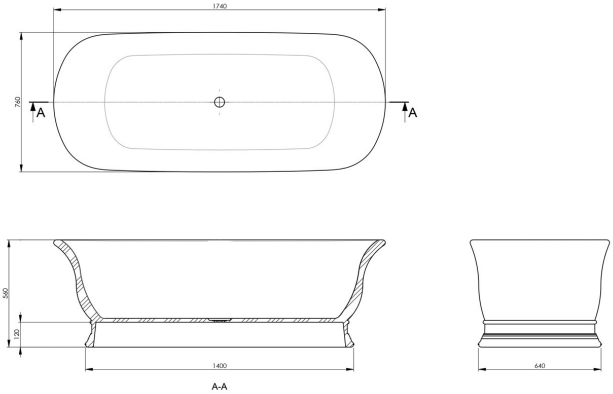

Cambridge 174 x 76 TitanCast Solid Surface Freestanding Bath - Satin Silk White

Code: CA1740TCB

BATHROOM | KITCHEN | LAUNDRY | TRADITIONAL & HAMPTONS STYLE SPECIALISTS

Specifications

- Material: TitanCast Solid Surface
- Requires Waste: 40mm waste without overflow
- Optional TitanCast Pop-Up Waste is also available
- Bath Weight: 118kg
- Water capacity: 180 Litres/180kg
- Made in South Africa
- Satin Silk is stocked in Australia

Product Options

CA1740TCB-GW: Cambridge 174 TitanCast Bath - Gloss White

CA1740TCB-SF: Cambridge 174 TitanCast Bath - Special Finish

CA1740TCB: Cambridge 174 TitanCast Bath - Satin Silk White

Warranty

For peace of mind, Turner Hastings offers the following warranty on this product and its components: