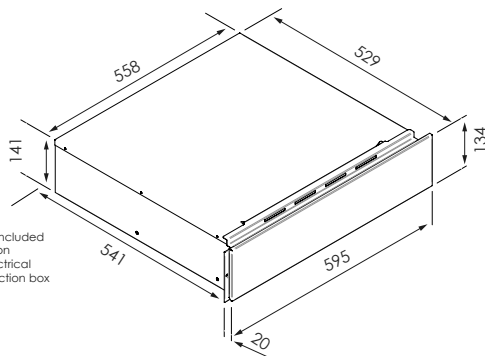

Black Krystal Multifunction Culinary Drawer

KLEENMAID

Model CDK15630

- Black Krystal glass front panel
- 22L with 25kg load capacity
- 3 pre-set temperature settings for warming cups, plates and food
- Digital display temperature adjustment from 40°C – 80°C
- Temperature adjustments at 5°C increments monitored by an electronic thermostat
- Timer can be set between 1-6 hours duration
- Customisable temperature and time settings for low temperature slow cooking, defrosting and bread proofing
- Audible sound indicator at the end of a timed function
- Maximum drawer extension 455mm
- ESTC Electronic Sensor Touch Controls
- Soft close drawer with push to auto open
- 1000W bottom heating element
- Removable, washable anti-slip mat

Defrosting

Slow Cooking

Food Warming

Crockery Warming

40°C – 80°C

Bread Proofing
40°C – 70°C

1–6 Hours

These dimensions are provided as a general guide only and should not be used for designing or constructing cabinetry or for installation.

To obtain full installation instructions for this appliance go to kleenmaid.com.au and click on User Care Manuals, top right.

Fineline : 013469

J12480_02

Level 2, 204 Botany Road, Alexandria NSW, 2015
P: 02 9310 1207 • E: support@kleenmaid.com.au
www.kleenmaid.com.au

KLEENMAID
The best you can own