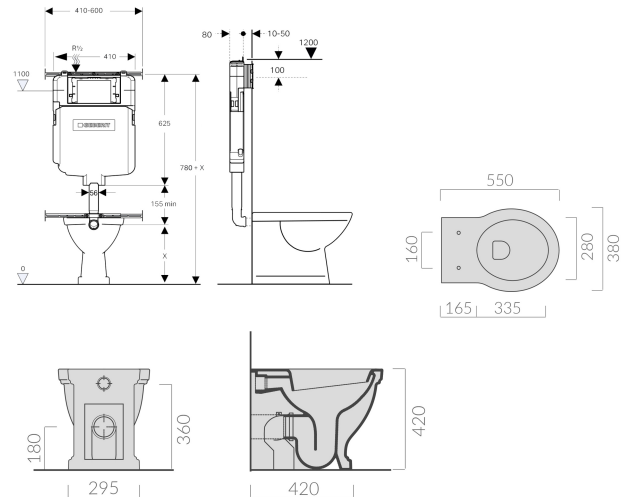

Package - Claremont Floor Mounted Pan & Seat + Geberit In-wall Cistern + Flush Plate

Code: CF21GE

■ GEBERIT

Specifications

- Finish: Gloss White Ceramic
- Seat: Soft close, MDF composite .
- Universal S or P trap (swan neck pan bend included).
- WELS rating: 4 Star (4.5/3L)
- Watermark Approved to Australian Standards
- Only 90mm thick cavity required
- Mechanical flush
- Adjustable flush pipe with key seal included
- Flush plate included - 6 different options
- WELS rating: 4 Star (4.5/3L) (R:L03047)
- Watermark Approved to Australian Standard

Product Options

CF21GE: Claremont Floor Pan with seat, Geberit Inwall Cistern & ABS Button

CF21GE-BN: Claremont Floor Pan with seat, Inwall Cistern & Brushed Stainless Steel Button

CF21GE-BB: Claremont Floor Pan with Thick seat, Inwall Cistern & Brushed Brass Button