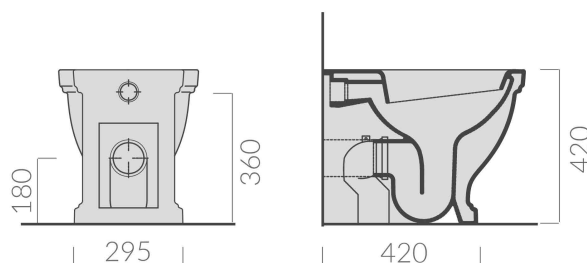

## Claremont Floor Mounted Pan With Soft Close Seat

**Code:** CL210FP

### Specifications

- Finish: Gloss White Ceramic
- Seat: Soft close, MDF composite .
- Universal S or P trap (swan neck pan bend included).
- WELS rating: 4 Star (4.5/3L)
- Watermark Approved to Australian Standards
- Waste set out: 100mm