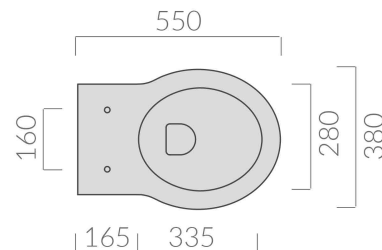

## Claremont Floor Mounted Pan With Soft Close Seat

**Code:** CL210FP

### Specifications

- Finish: Gloss White Ceramic
- Seat: Soft close, MDF composite .
- Universal S or P trap (swan neck pan bend included).
- WELS rating: 4 Star (4.5/3L)
- Watermark Approved to Australian Standards
- Waste set out: 100mm