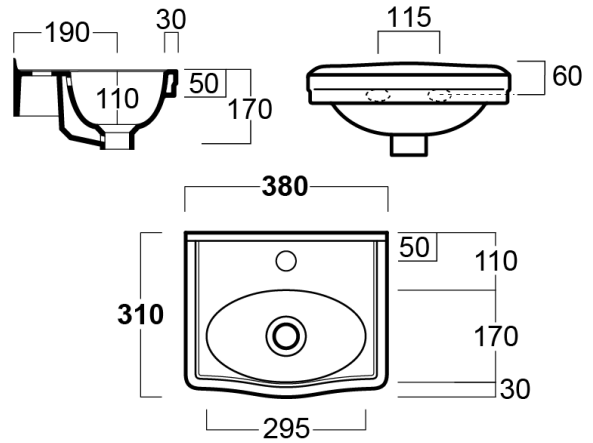

Claremont 38 x 31 Wall Hung Basin

TRADITIONAL & HAMPTONS STYLE SPECIALISTS

Specifications

- Material: double glazed fine fireclay
- Requires Waste: 32mm with overflow
- Tap Holes Available: One or Three
- Mounting options: wall hung
- Finish: White gloss
- Fixing kits are included