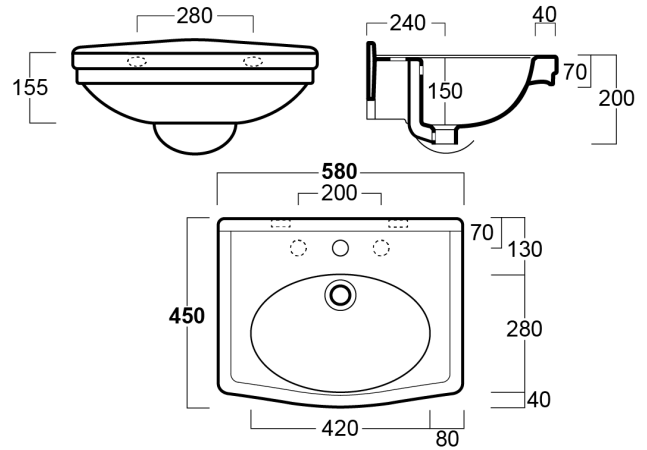

Claremont 58 x 45 Wall Hung Basin

TRADITIONAL & HAMPTONS STYLE SPECIALISTS

Specifications

- Material: double glazed fine fireclay
- Requires Waste: 32mm with overflow
- Tap Holes Available: One or Three
- Mounting options: On pedestal, wall hung
- Finish: White gloss
- Fixing kits are included