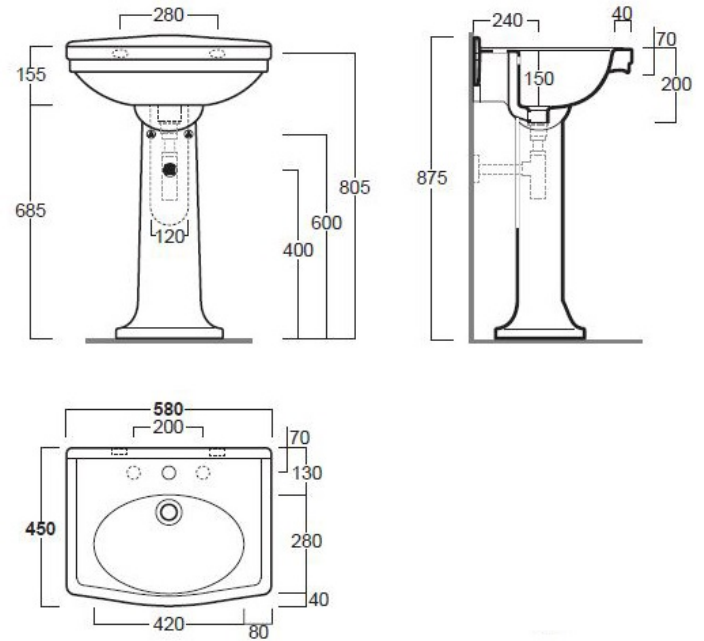

## Claremont 58 x 45 Basin & Pedestal

### Specifications

- Material: double glazed fine fireclay
- Requires Waste: 32mm with overflow
- Tap Holes Available: One or Three
- Mounting options: On pedestal, wall hung
- Finish: White gloss