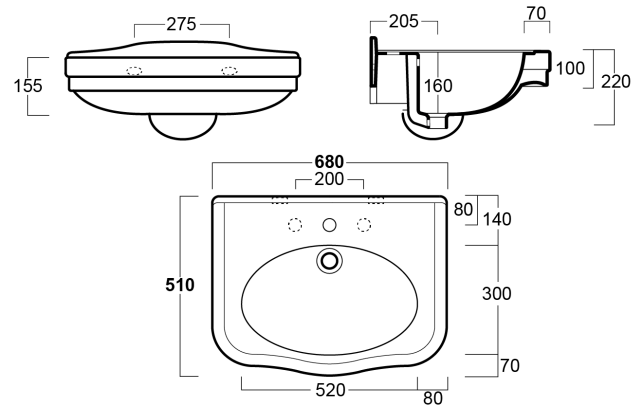

Claremont 68 x 51 Wall Hung Basin

TRADITIONAL & HAMPTONS STYLE SPECIALISTS

Specifications

- Material: double glazed fine fireclay
- Requires Waste: 32mm with overflow
- Tap Holes Available: One or Three
- Mounting options: On pedestal, wall hung
- Finish: White gloss
- Fixing kits are included