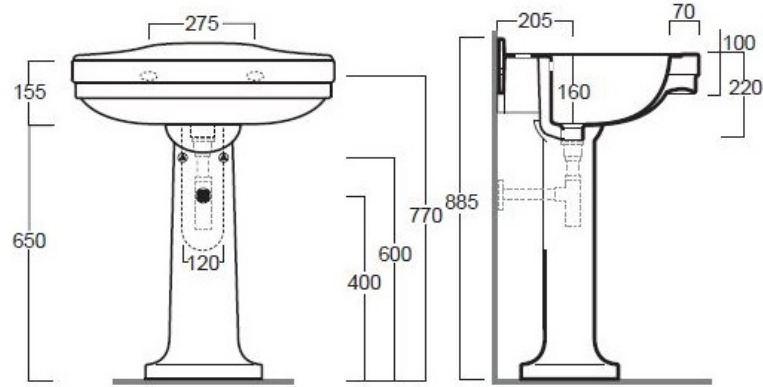

Claremont 68 x 51 Basin & Pedestal

Specifications

- Material: double glazed fine fireclay
- Requires Waste: 32mm with overflow
- Tap Holes Available: One or Three
- Mounting options: On pedestal, wall hung
- Finish: White gloss