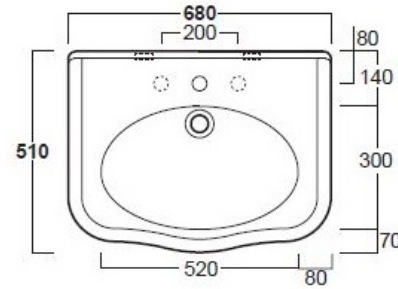

Claremont 68 x 51 Basin & Pedestal

Specifications

- Material: double glazed fine fireclay
- Requires Waste: 32mm with overflow
- Tap Holes Available: One or Three
- Mounting options: On pedestal, wall hung
- Finish: White gloss