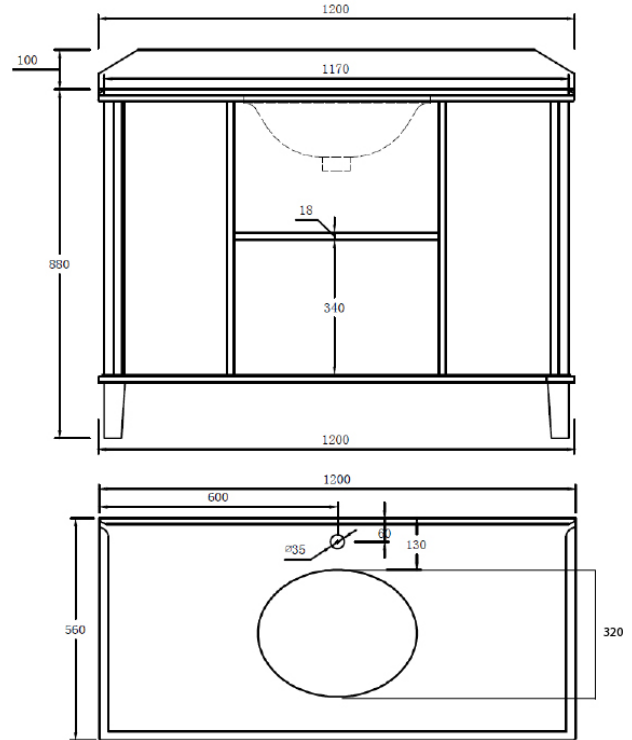

## Coventry 120 x 55 Single Bowl Satin White Vanity with Real Marble Top & Ceramic Undercounter Basin

**Code:** CO120W

### Specifications

- Top Material: Genuine Carrara marble
- Basin Material: Ceramic
- Vanity Material: Genuine rubberwood timber
- Vanity Finish: White Polyurethane Satin
- Requires waste: 32mm with overflow
- Tap Holes Available: One or three
- Configuration: Two soft close doors, six soft close drawers
- Knob handles available in matte black and chrome, antique brass available upon request
- Includes internal shelf
- Includes 100mm high marble splashback
- Suitable for P-trap and S-trap installation
- Natural stone variations: Marble is a natural material so each top is one of a kind. As it is a product of nature, it is prone to variations in colour, shade, pattern, texture, and density; all of which are inherent in such natural materials. It is these characteristics that add to the beauty and charm of the material.