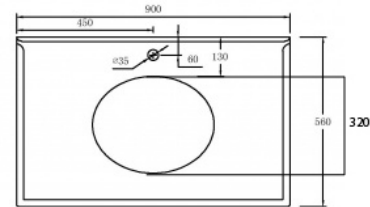

Coventry 90 x 55 Satin White Vanity with Real Marble Top & Ceramic Undercounter Basin

Code: CO90W

TRADITIONAL & HAMPTONS STYLE SPECIALISTS

BATHROOM | KITCHEN | LAUNDRY

Specifications

- Top Material: Genuine Carrara marble
- Basin Material: Ceramic
- Vanity Material: Genuine rubberwood timber
- Vanity Finish: White Polyurethane Satin
- Requires waste: 32mm with overflow
- Tap Holes Available: One or three
- Configuration: Two soft close doors, three soft close drawers
- Knob handles available in matte black and chrome, antique brass available upon request
- Includes internal shelf
- Includes 100mm high marble splashback
- Suitable for P-trap and S-trap installation
- Natural stone variations: Marble is a natural material so each top is one of a kind. As it is a product of nature, it is prone to variations in colour, shade, pattern, texture, and density; all of which are inherent in such natural materials. It is these characteristics that add to the beauty and charm of the material.