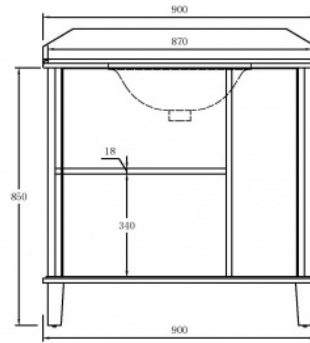

Coventry 90 x 55 Satin White Vanity with Real Marble Top & Ceramic Undercounter Basin

Code: CO90W

TRADITIONAL & HAMPTONS STYLE SPECIALISTS

BATHROOM | KITCHEN | LAUNDRY

Specifications

- Top Material: Genuine Carrara marble
- Basin Material: Ceramic
- Vanity Material: Genuine rubberwood timber
- Vanity Finish: White Polyurethane Satin
- Requires waste: 32mm with overflow
- Tap Holes Available: One or three
- Configuration: Two soft close doors, three soft close drawers
- Knob handles available in matte black and chrome, antique brass available upon request
- Includes internal shelf
- Includes 100mm high marble splashback
- Suitable for P-trap and S-trap installation
- Natural stone variations: Marble is a natural material so each top is one of a kind. As it is a product of nature, it is prone to variations in colour, shade, pattern, texture, and density; all of which are inherent in such natural materials. It is these characteristics that add to the beauty and charm of the material.