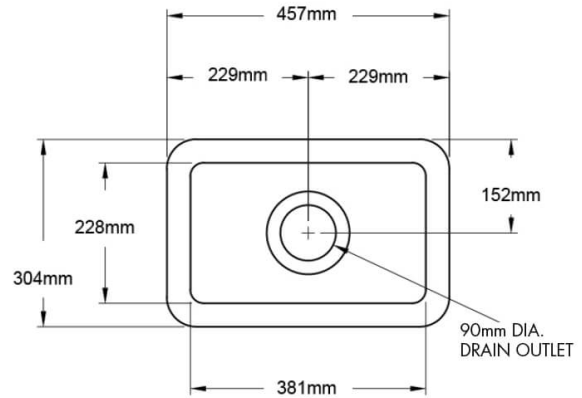

Cuisine 30 x 46 Inset / Undermount Fine Fireclay Matte Black Sink

Code: CU30FS-MB

BATHROOM | KITCHEN | LAUNDRY | TRADITIONAL & HAMPTONS STYLE SPECIALISTS

Specifications

- Material: Fine Fireclay
- Finish: Matte Black
- Waste Outlet Included: 90x50mm Basket Waste
- Mounting options: Inset & Undermount
- Capacity: 17L
- Internal depth: 175mm
- Approx. internal radius: 15 mm
- Approx. external radius: 45 mm
- Suitable for use with food waste disposer – we recommend purchase of an extended flange and a model with anti-vibration collar
- Note: Fine Fireclay is a natural product and therefore subject to variations. This should be seen as a quality that adds to its unique natural beauty. Variations +/- 2% to the specifications are common and acceptable and are within industry tolerance. We always recommend the cabinet maker and stone provider has the actual sink with them to measure before making cabinetry or cutting stone. For more information please visit our Installation Care & Warranty page or Contact Us.