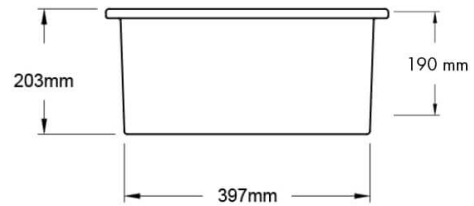

Cuisine 30 x 46 Inset / Undermount Fine Fireclay Matte Black Sink

Code: CU30FS-MB

BATHROOM | KITCHEN | LAUNDRY | TRADITIONAL & HAMPTONS STYLE SPECIALISTS

Specifications

- Material: Fine Fireclay
- Finish: Matte Black
- Waste Outlet Included: 90x50mm Basket Waste
- Mounting options: Inset & Undermount
- Capacity: 17L
- Internal depth: 175mm
- Approx. internal radius: 15 mm
- Approx. external radius: 45 mm
- Suitable for use with food waste disposer – we recommend purchase of an extended flange and a model with anti-vibration collar
- Note: Fine Fireclay is a natural product and therefore subject to variations. This should be seen as a quality that adds to its unique natural beauty. Variations +/- 2% to the specifications are common and acceptable and are within industry tolerance. We always recommend the cabinet maker and stone provider has the actual sink with them to measure before making cabinetry or cutting stone. For more information please visit our Installation Care & Warranty page or Contact Us.