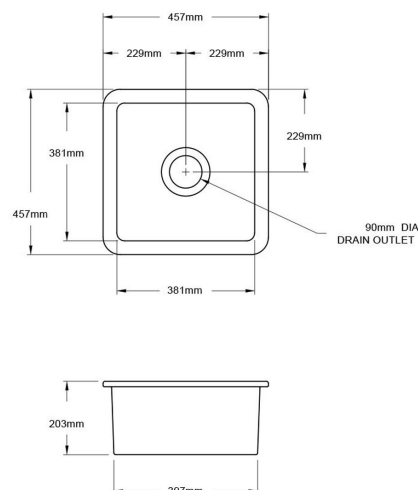

Cuisine 46 x 46 Inset / Undermount Fine Fireclay Matte Black Sink

Code: CU46FS-MB

TRADITIONAL & HAMPTONS STYLE SPECIALISTS

BATHROOM | KITCHEN | LAUNDRY

Specifications

- Material: Fine Fireclay
- Finish: Matte Black
- Waste outlets included: 90x50mm Stainless Steel Basket Wastes
- Mounting options: Inset & Undermount
- Capacity: 28L
- Internal depth: 210mm
- Approx. internal radius: 15 mm
- Approx. external radius: 45 mm
- Suitable for use with food waste disposer – we recommend purchase of an extended flange and a model with anti-vibration collar
- Note: Fine Fireclay is a natural product and therefore subject to variations. This should be seen as a quality that adds to its unique natural beauty. Variations +/- 2% to the specifications are common and acceptable and are within industry tolerance. We always recommend the cabinet maker and stone provider has the actual sink with them to measure before making cabinetry or cutting stone. For more information please visit our Installation Care & Warranty page or Contact Us.

Product Options

CU46SSG: Cuisine 46 x 46 Stainless Steel Grid

CU46FS-MB: Cuisine 46 x 46 Inset / Undermount Fine Fireclay Sink

CU46FS-MB-OF: Cuisine 46 x 46 Inset / Undermount Fine Fireclay Sink with Overflow