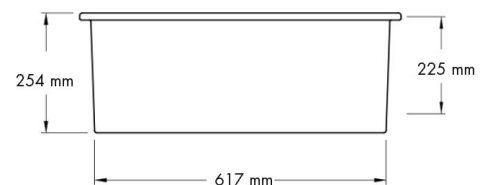

Cuisine 68 x 48 Inset / Undermount Fine Fireclay Sink

Code: CU68FS

Specifications

- Material: Fine Fireclay
- Finish: White Gloss
- Waste outlets included: 90x50mm Stainless Steel Basket Wastes
- Mounting options: Inset & Undermount
- Capacity: 46L
- Internal depth: 220mm
- Suitable for use with food waste disposer – we recommend purchase of an extended flange and a model with anti-vibration collar
- Note: Fine Fireclay is a natural product and therefore subject to variations. This should be seen as a quality that adds to its unique natural beauty. Variations +/- 2% to the specifications are common and acceptable and are within industry tolerance. We always recommend the cabinet maker and stone provider has the actual sink with them to measure before making cabinetry or cutting stone. For more information please visit our Installation Care & Warranty page or Contact Us.

Product Options

CU68SSG.: Cuisine 68 x 48 Stainless Steel Grid

CU68FS: Cuisine 68 x 48 Inset / Undermount Fine Fireclay Sink

CU68FS-OF: Cuisine 68 x 48 Inset / Undermount Fine Fireclay Sink with Overflow