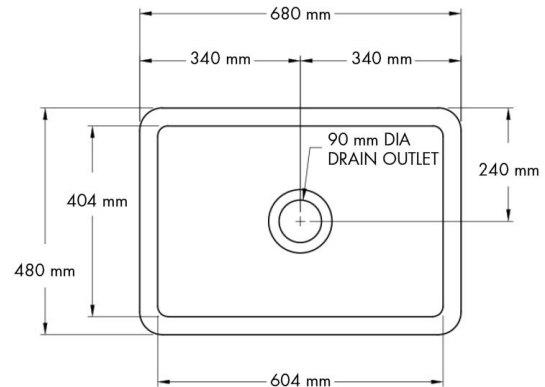

Cuisine 68 x 48 Inset / Undermount Fine Fireclay Sink

Code: CU68FS

Specifications

- Material: Fine Fireclay
- Finish: White Gloss
- Waste outlets included: 90x50mm Stainless Steel Basket Wastes
- Mounting options: Inset & Undermount
- Capacity: 46L
- Internal depth: 220mm
- Suitable for use with food waste disposer – we recommend purchase of an extended flange and a model with anti-vibration collar
- Note: Fine Fireclay is a natural product and therefore subject to variations. This should be seen as a quality that adds to its unique natural beauty. Variations +/- 2% to the specifications are common and acceptable and are within industry tolerance. We always recommend the cabinet maker and stone provider has the actual sink with them to measure before making cabinetry or cutting stone. For more information please visit our Installation Care & Warranty page or Contact Us.

Product Options

CU68SSG.: Cuisine 68 x 48 Stainless Steel Grid

CU68FS: Cuisine 68 x 48 Inset / Undermount Fine Fireclay Sink

CU68FS-OF: Cuisine 68 x 48 Inset / Undermount Fine Fireclay Sink with Overflow