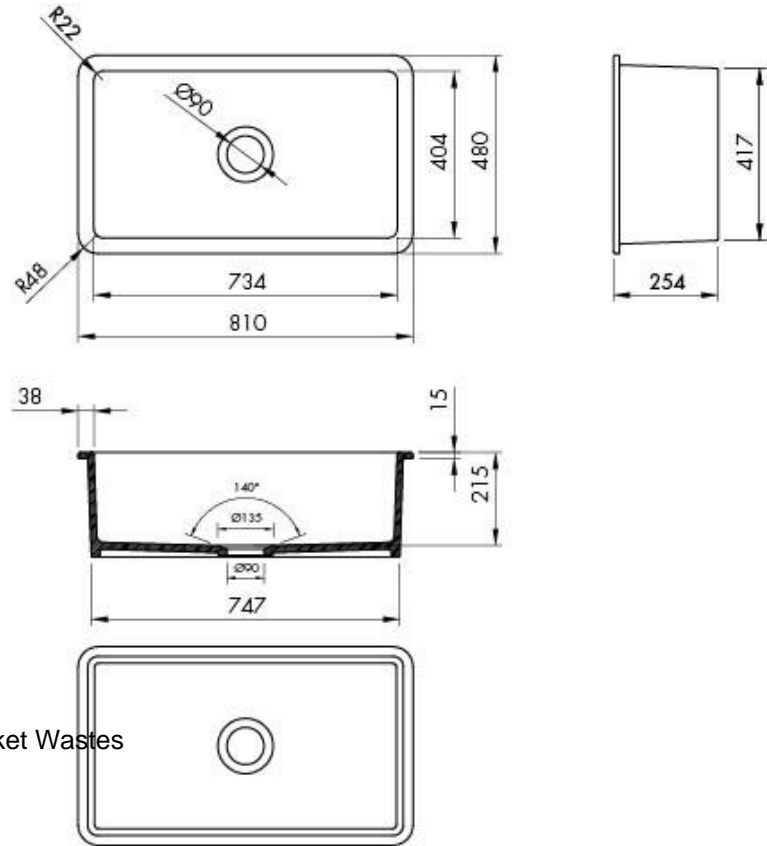

## Cuisine 81 x 48 Inset / Undermount Fine Fireclay Sink

**Code:** CU81FS

### Specifications

- Material: Fine Fireclay
- Finish: White Gloss
- Waste outlets included: 90x50mm Stainless Steel Basket Wastes
- Mounting options: Inset & Undermount
- Capacity: 58L
- Internal depth: 220mm
- Suitable for use with food waste disposer – we recommend purchase of an extended flange and a model with anti-vibration collar
- Note: Fine Fireclay is a natural product and therefore subject to variations. This should be seen as a quality that adds to its unique natural beauty. Variations +/- 2% to the specifications are common and acceptable and are within industry tolerance. We always recommend the cabinet maker and stone provider has the actual sink with them to measure before making cabinetry or cutting stone. For more information please visit our Installation Care & Warranty page or Contact Us.

### Product Options

CU81FS: Cuisine 81 x 48 Inset / Undermount Fine Fireclay Sink

CU81FS-OF: Cuisine 81 x 48 Inset / Undermount Fine Fireclay Sink with overflow

CU81SSG: Cuisine 81 x 48 Stainless Steel Grid