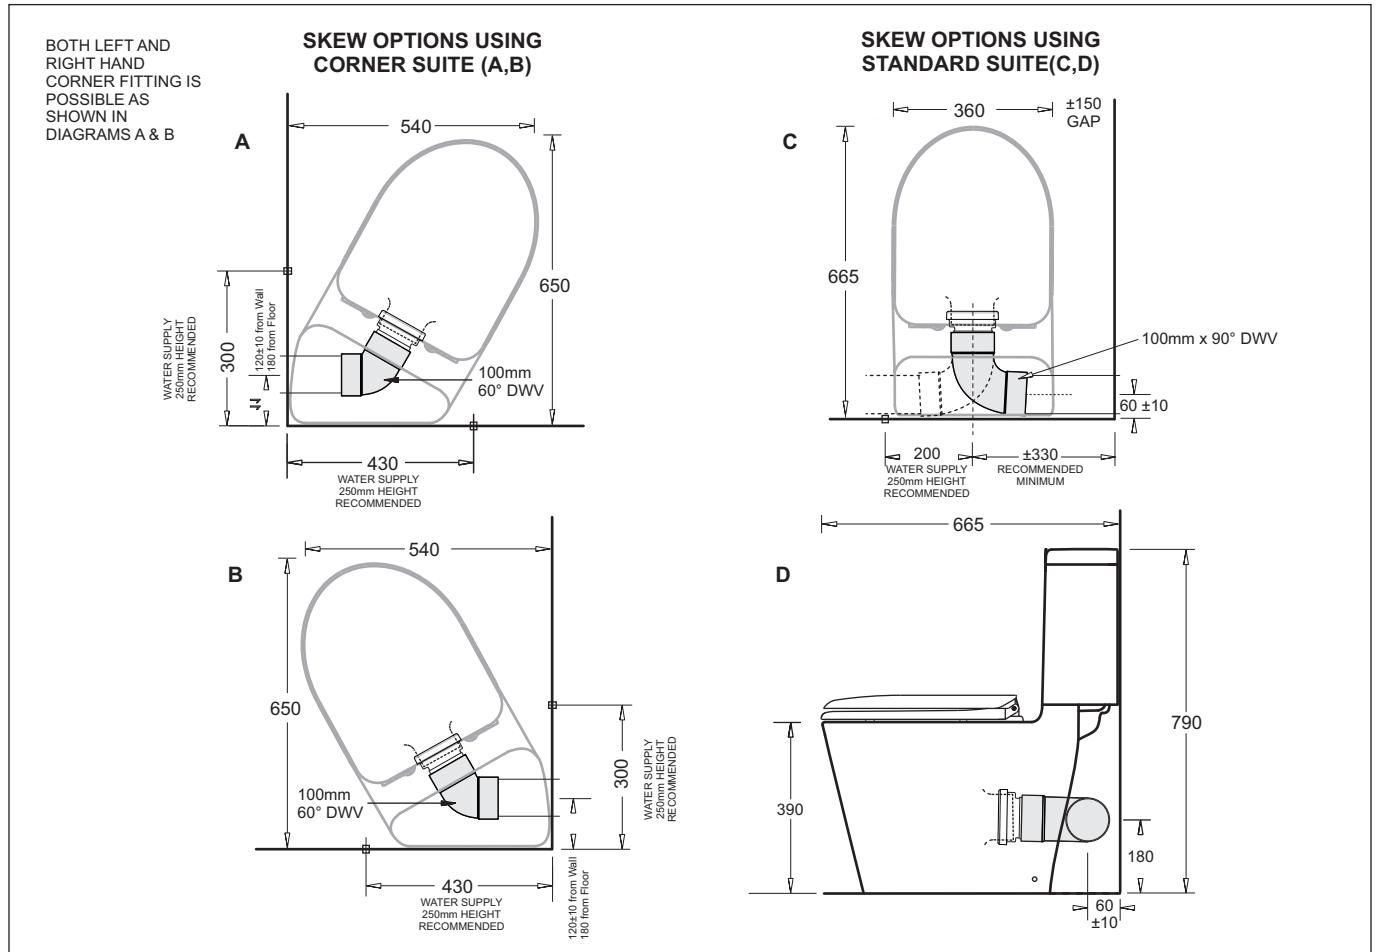

SPACE SOLUTION SKEW SUITES

STANDARD OR CORNER
CLOSE COUPLED TOILET SUITES
P TRAP

Soft Close Seat

SPACE SOLUTION
STANDARD SKEW TRAP

SPACE SOLUTION
CORNER SKEW TRAP

SPACE SOLUTION SKEW SUITES

COTTO

CLOSE COUPLED TOILET SUITES

- The Space Solution Close Coupled suites offer convenient options for skew installations where there is limited space
- Both the Standard and Corner suites can be configured for left or right hand sewer outlet
- The Corner suite can be installed for either left or right handed angle installation
- 4 Star dual flush efficiency

Item	Description	Code
Space Solution Close Coupled Skew Suite		C6799.6269SK
Toilet	Space Solution Close Coupled Pan	C6799
Cistern	Space Solution Cistern	C6269
Seat	Deluxe Soft Close Seat	C90801
Sewer	Pan Collar	X215
	90° DWV Bend	X216
Space Solution Corner Close Coupled Skew Suite		C6799.6267SK
Toilet	Space Solution Close Coupled Pan	C6799
Cistern	Space Solution Corner Cistern	C6267
Seat	Deluxe Soft Close Seat	C90801
Sewer	Pan Collar	X215
	60° DWV Bend	X217

All dimensions are in millimetres and are subject to normal manufacturing variation of +/- 3mm on all surfaces. As product development is ongoing BPA reserves the right to vary specifications without notice.