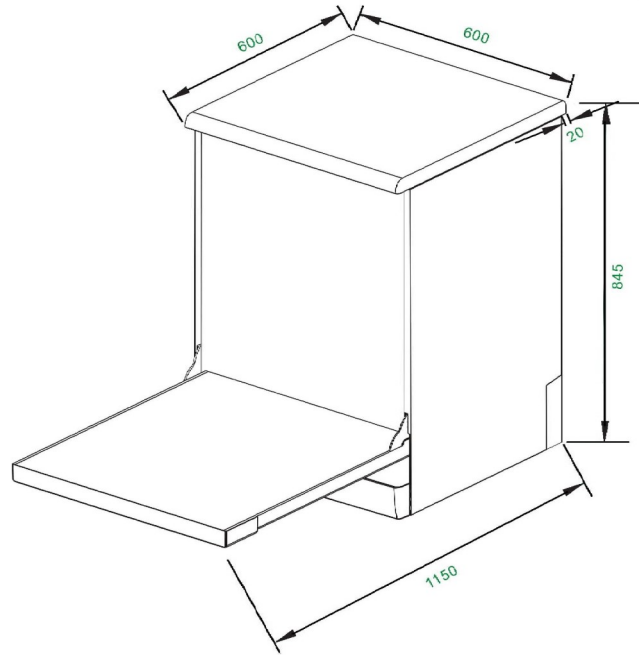

Dishwasher – DW260GS

Product Specifications *

Finish	Stainless steel
Dimensions	600 (W) x 600 (D) x 845mm (H)
WELS Water Efficiency	4 stars
WELS Water Consumption	11.8L
Energy Rating	3 stars
Noise level	52dB
Controls	Electronic press controls
Functions	6 washing programs
Features	<ul style="list-style-type: none"> 12 place settings Full stainless steel door and display panel Dry+ option Concealed heating element Cutlery basket Delay start Child lock
Warranty	3 years