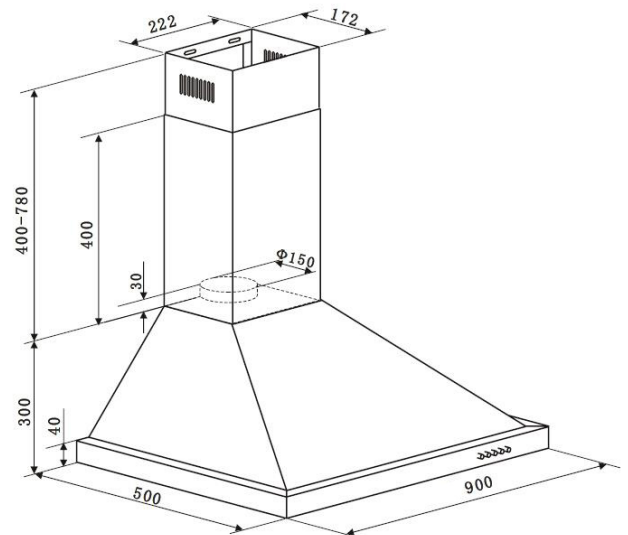

Electrical Requirements	Rangehood is supplied with 10amp cord & plug.
Decibel Rating	Speed 1 - 64 dBA Speed 2 - 66 dBA
Available Ventilation Kits	RHKE65 Wall – Eave vent kit RHKMR65 Universal metal roof kit (includes flashing) RHKTR65 Universal tile roof kit (includes flashing)
Carbon Filter	CF110 (requires 2)
Rangehood Extensions	Flue Extension 1m Code: EXCERT