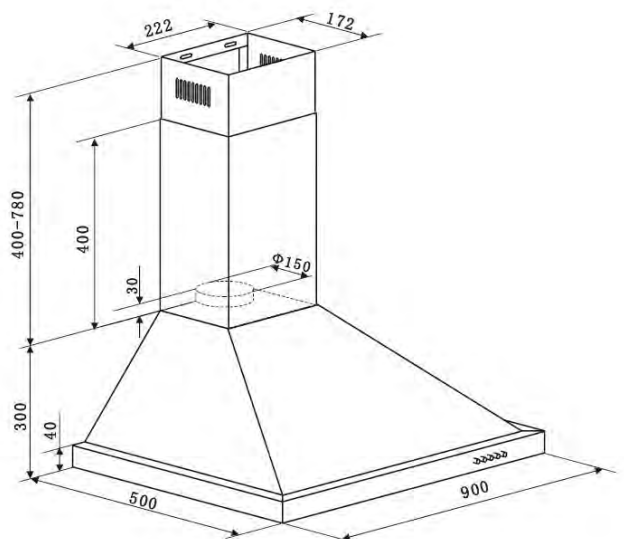

eurocooking

Warranty

HELPFUL TIPS

- + Leave your rangehood on for 15 minutes after the cooking of the food to remove all odors, steam etc.
- + The dishwasher-safe cassette filters need to be cleaned after approximately 2 months of standard operation
- + It is recommended that the rangehood be installed between 650mm and 750mm above the cooktop
- + It is also recommended that fumes from the rangehood be ducted out into the atmosphere.
- + Turn off the rangehood before attempting to clean

INSTALLATION

Installation is recommended by a qualified installer, please refer to the product manual for full installation instructions.

FILTER CLEANING INFORMATION

Cassette mesh filter: Requires cleaning monthly. This will ensure no interruptions with airflow operation.