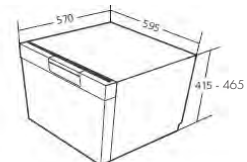

FILTER CLEANING INFORMATION

Drain pump filter: requires cleaning monthly. This will ensure no interruptions with the dishwasher operation.