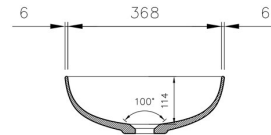

Fino Round 379 Above Counter Basin ? Gloss White

Code: FI3790CTB

TRADITIONAL & HAMPTONS STYLE SPECIALISTS

Specifications

- Material: Fine fireclay
- Finish: Gloss White
- Requires waste: 32mm without overflow
- Tap Holes Available: None
- Mounting options: Above Counter