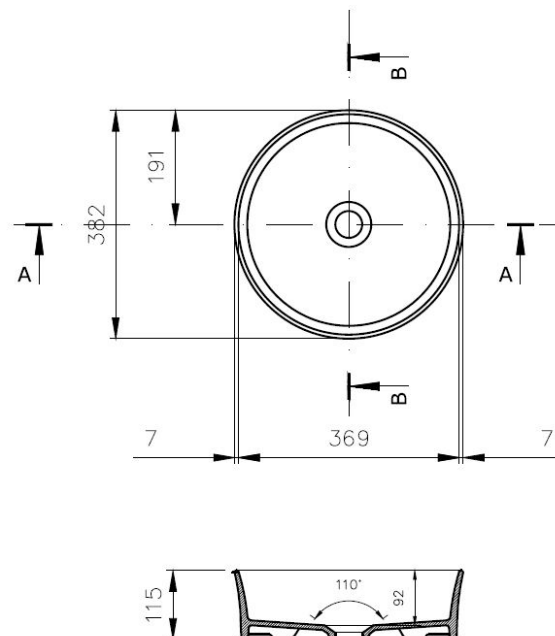

Fino Round 382 Above Counter Basin - Gloss White

Code: FI3820CTB

Specifications

- Material: Fine fireclay
- Finish: Gloss White
- Requires waste: 32mm without overflow
- Tap Holes Available: None
- Mounting options: Above Counter