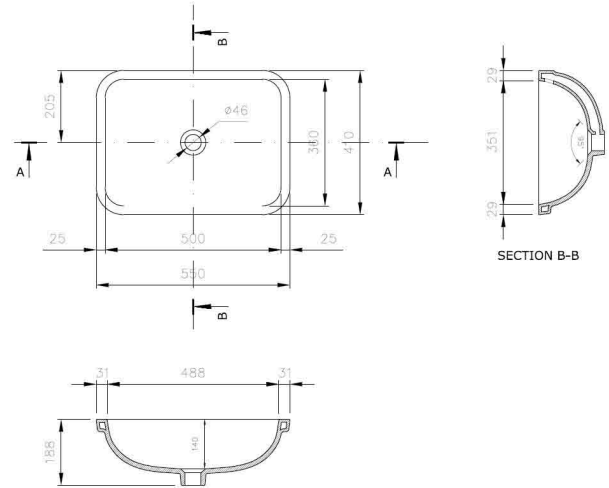

## Fino 55 x 41 Under Counter Basin - Matte black

**Code:** FI5503UCB-MB

TRADITIONAL & HAMPTONS STYLE SPECIALISTS

### Specifications

- Material: Fine fireclay
- Finish: Matte Black
- Requires waste: 32mm with overflow
- Tap Holes Available: None
- Mounting options: Under Counter