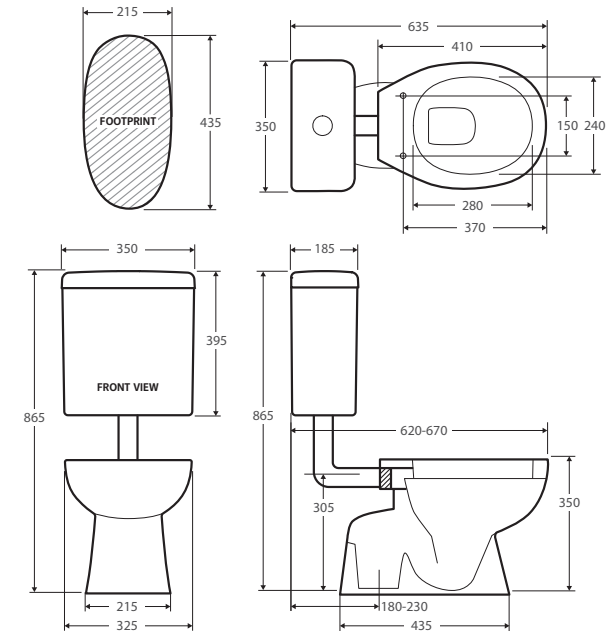

## ADJUSTABLE LINK TOILET SUITE

### Features

- Boxed rim pan
- Gloss white finish
- Dual flush with easy-push flush buttons
- Double flap, child friendly seat
- High quality, R&T flush mechanism
- Left or right bottom inlet
- Concealed S-Trap 180-230 pan
- **WELS 4 Star rated, 4.5L/3L (3.3L average flush)**