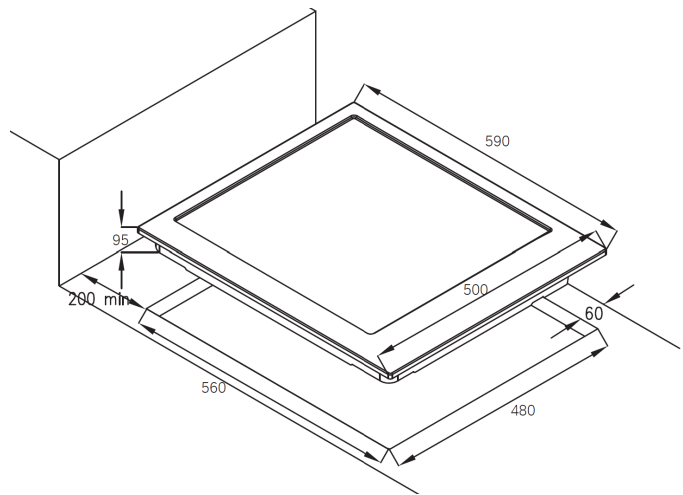

Gas Cooktop 600mm — GC604MSFC

Product Specifications *

Finish	Stainless steel
Dimensions	590 x 500 mm (product)
Power Source	Natural Gas / LPG
Trivets	Cast iron trivets
Burners	Triple ring wok burner (3.6kW) 2 x semi rapid burner (1.75kW) Auxiliary burner (1.0kW)
Controls	Side controls
Features	Flame failure devices Italian SABAF burners Wok trivet Automatic under knob ignition All trivets, burner caps and knobs are removable and dishwasher safe
Warranty	3 years

*Specifications and product size may change without notice. Shinda International is not responsible for any errors or omissions.

All dimensions and images are for illustrative purposes and cut-outs should be based on physical product measurements.