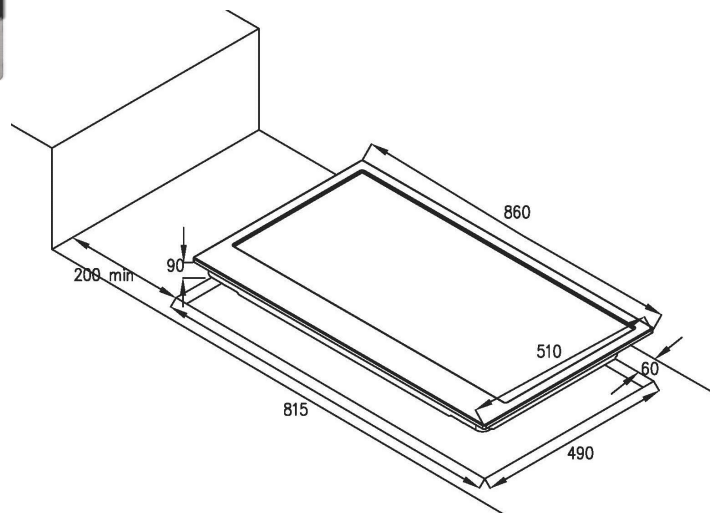

## Gas Cooktop 900mm — GC905MSFC

### Product Specification

Finish	Stainless steel
Dimensions	860 x 510mm
Power Source	Natural Gas / LPG
Trivets	Cast iron trivets
Burners	Triple ring wok burner (3.6kW) Rapid burner (3.0kW) 2 semi rapid burners (1.75kW) Auxiliary burner (1.0kW)
Controls	Front knob controls
Features	Flame failure devices Italian SABAF burners Side triple ring wok burner Wok trivet included Automatic under knob ignition All trivets, burner caps and knobs are removable and dishwasher safe
Warranty	3 years