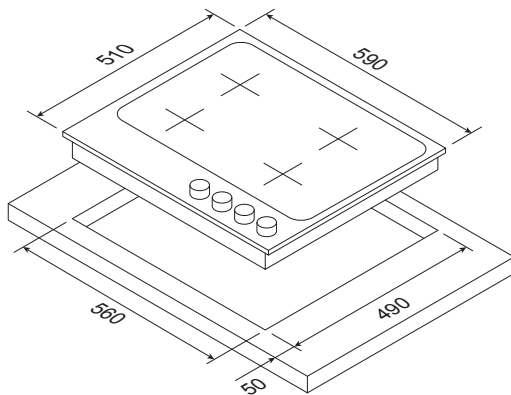

Gas Cooktop 60cm

Model: GCT6012

- Traditional styling gas cooktop
- Stainless steel construction
- Electronic, one touch, under knob automatic ignition
- Commercial grade cast iron pan supports
- Flame Safe protection
- 4 burners including a 3.8kW triple crown wok burner
- New E.E.B. Energy Efficient Burners for rapid heat at less cost
- Includes L.P.G. conversion kit

Flame Safe

Natural Gas
and LPG

Above top

Energy Efficient
Burners

These dimensions are provided as a general guide only and should not be used for designing or constructing cabinetry or for installation.

To obtain full installation instructions for this appliance go to kleenmaid.com.au and click on User Care Manuals, top right.