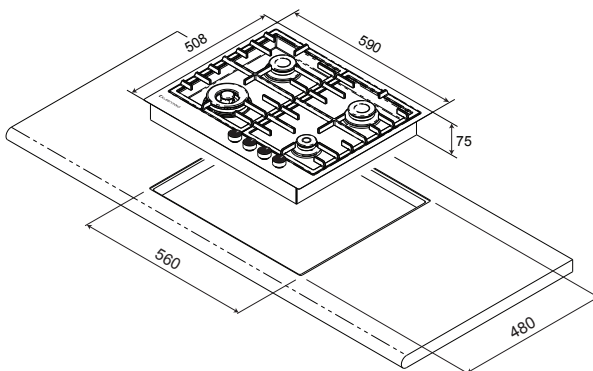

Flush Mount Gas Cooktop 60cm

Model: GCT6030

- Stunning slimline stainless steel construction
- Commercial grade, cast iron, pan supports
- 4 burners including a 3.5kW triple crown wok burner
- New E.E.B. Energy Efficient Burners for rapid heat at less cost
- Electronic, one touch, under knob, automatic ignition
- Black silhouette control knobs, front mounted
- Flame Safe protection
- **LaserDure** permanent control panel markings
- Maxi-Flow adjustment provides 27% more flame control
- Includes L.P.G. conversion kit

Flame Safe

Maxi-Flow Adjustment

Natural Gas and LPG

Energy Efficient Burners

Flush top

Above top

These dimensions are provided as a general guide only and should not be used for designing or constructing cabinetry or for installation.