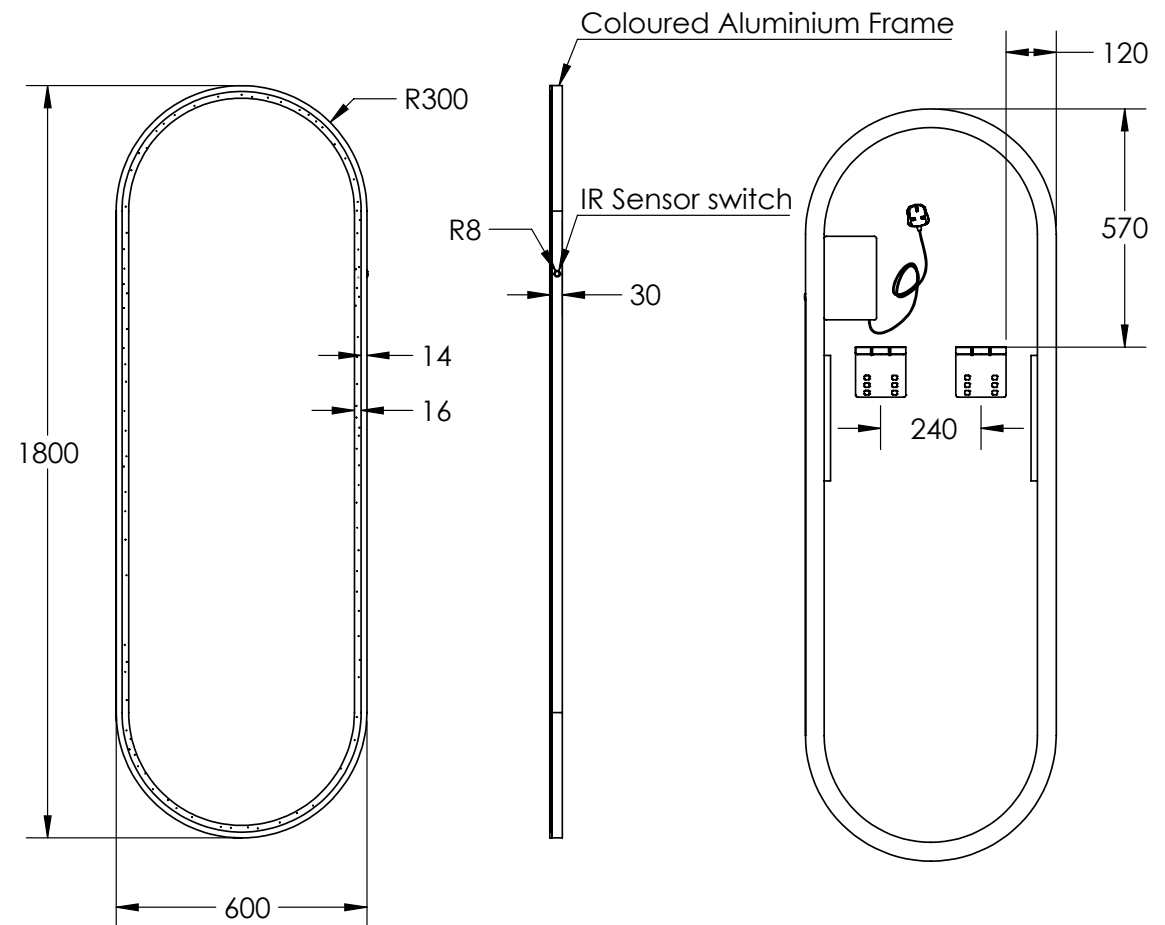

GREAT GREAT GATSBY 600

LED MIRROR

SPECIFICATIONS

WIDTH	600mm
HEIGHT	1800mm
DEPTH	30mm
WEIGHT	20kg
ORIENTATION	Portrait

LIGHTING SPECIFICATIONS

CCT	2700K - 6500K
CRI	>80

INSTALLATION

Wall mount
Plug-in (1.5m)
Input voltage: 220-240v 50Hz

FEATURES

- Copper Free Mirror
- LED Lighting
(Adjustable Colour Temperature)
- Frontlit
- Infrared Sensor Switch (Must be 1.5cm away from any object or surface)

FINISHES

- Matt White Aluminium Frame
- Matt Black Aluminium Frame

PRODUCT CODE

- GGG60-MW
- GGG60-MB

Disclaimer: All LED Products requiring hardwiring must be installed by a licensed electrician in accordance with local regulations. Sizes are in mm and nominal and should be checked prior to installation. Actual colours may vary so please check colour samples before ordering. Installation is acceptance of our products. Installation of faulty, warped, chipped or damaged products will void our warranty.