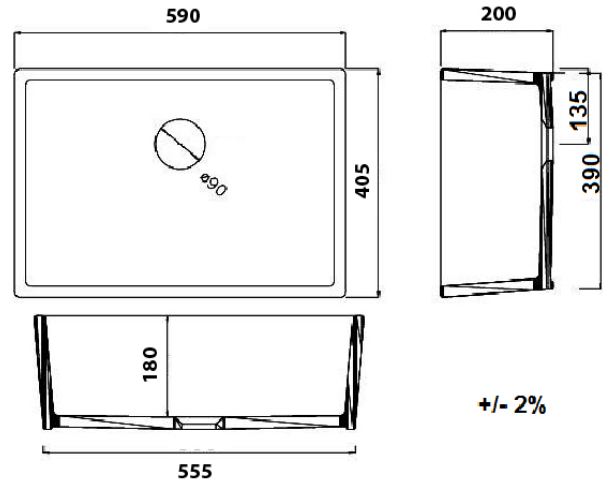

Galdor 60 x 41 Fine Fireclay Sink

Code: HG6040

Specifications

- Material: Fine Fireclay
- Finish: White Gloss
- Waste Outlet Included: 90x50mm Basket Waste
- Mounting options: Butler (front showing), Counter Top (not glazed on back), Under Counter (framework required)
- Capacity: 36L
- Internal depth: 180mm
- Suitable for use with food waste disposer – we recommend purchase of an extended flange and a model with anti-vibration collar
- Note: Fine Fireclay is a natural product and therefore subject to variations. This should be seen as a quality that adds to its unique natural beauty. Variations +/- 2% to the specifications are common and acceptable and are within industry tolerance. We always recommend the cabinet maker and stone provider has the actual sink with them to measure before making cabinetry or cutting stone. For more information please visit our Installation Care & Warranty page or Contact Us.