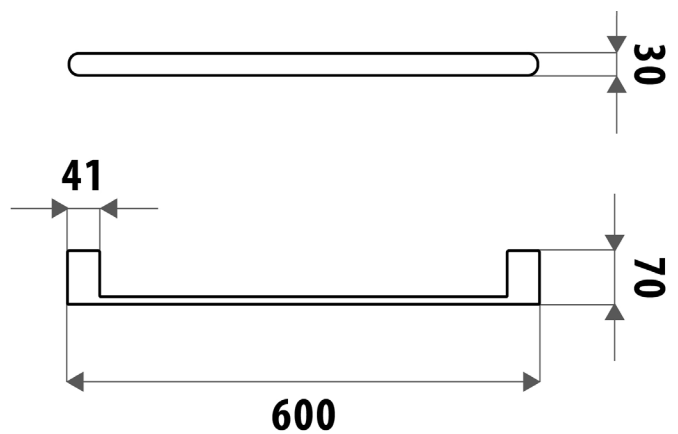

HR7502-600