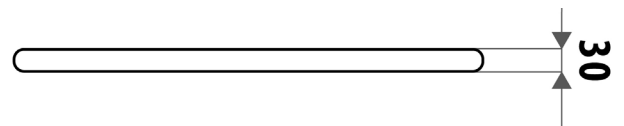

MATCHING MIXERS