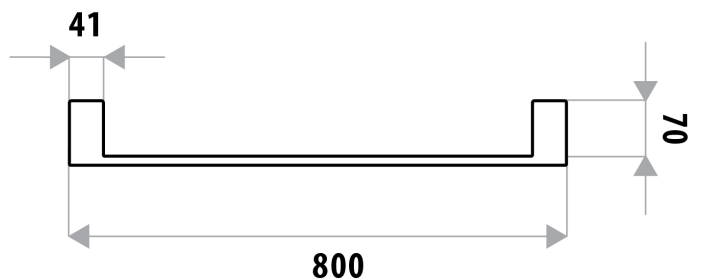

AVAILABLE IN CHROME & BLACK

ORGANIC DESIGN

MATCHING MIXERS

HR7502-600

HR7502-800