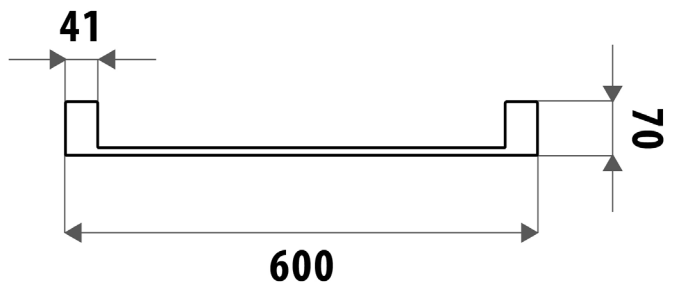

AVAILABLE IN CHROME & BLACK

ORGANIC DESIGN

MATCHING MIXERS

HR7502-600

HR7502-800